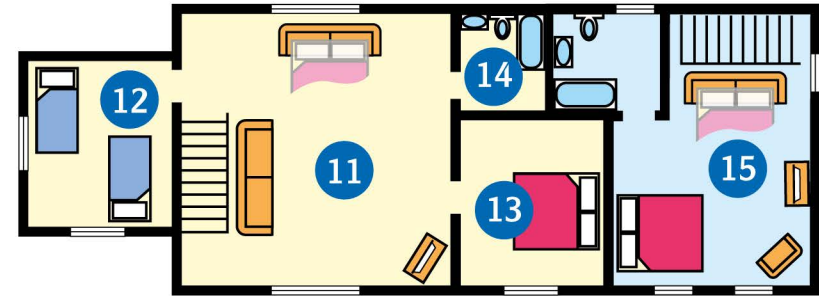

Hartpiece Farm

Wi-Fi available

Key:

West Wing Area

East Wing Area

Ground Floor

1. Foyer, East Wing
2. East Wing kitchen/diner, table seats 4+, TV
3. Rose Room with super kingsize bed, TV and log fire
4. En-suite for Rose Room with double/large shower
5. West Wing kitchen/diner, table seats 8+, stereo system
6. Tack Room
7. WC
8. Bar area
9. Hot tub area with 7' hot tub, seating for up to 12 and stereo system
10. Sunken living room with double sofa bed and chair that makes into a single bed

First Floor

11. Upstairs Rec Room with TV and DVD
12. Cyclamen Room with twin beds
13. Honeysuckle Room with super kingsize bed
14. Family bathroom with full size bath
15. Blue Room with super kingsize bed, double sofa bed, full en-suite bathroom and TV

First Floor

Ground Floor